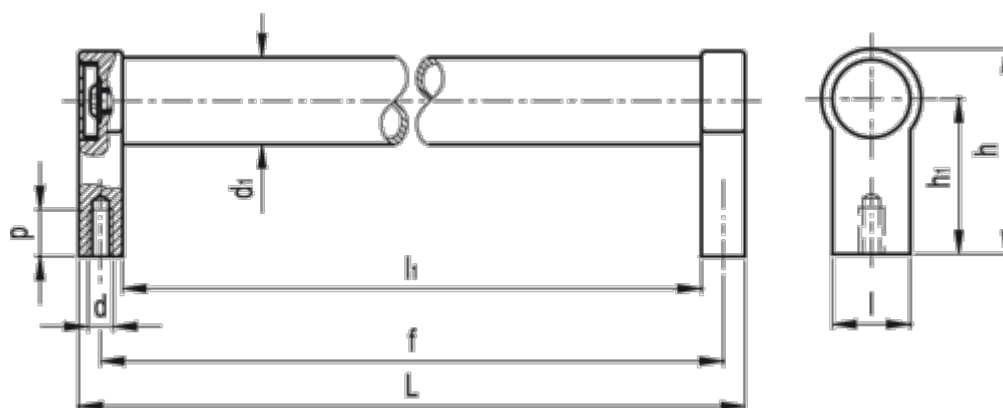

# Data Sheet

Article number: 20568300500

Description: E+G Tubular handle GN333.1-30-500-A-SW  
A Mounting from back

## Measures

d = M8

d1 = 30

f = 500

h = 68

h1 = 51

L = 517

l1 = 483